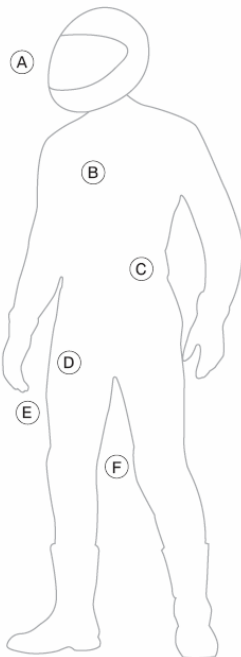

28

How to work out your own size / Combinations

How to work out your own size

How to work out your own size:

- **A Height**
  Stand barefoot against a door frame. Place a book flat on your head and then mark and measure its position.
- **B Chest**
  This is taken over a shirt or light sweater. The tape is passed under the arms and around the widest point of the chest and shoulder blades.
- **C Waist**
  This is taken round the shirt and not the waistband of the trousers. Please ensure that you maintain a natural posture. Do not draw in your stomach. Take the measurement as loosely as you want your trouser fit to be.
- **D Hips**
  This is taken around the trousers at the widest point, measuring all the way around the body.
- **E Side length**
  This is measured on the outside of the leg, from the waistband to the sole of the foot.
- **F Inside length**
  This is measured from the inside leg – from the crotch to the sole of the foot.

Combinations

In general:

The models with 30 cm connecting zips can be combined with all sizes and also with all 40 cm connecting zips using an adaptor.

Adaptor	Part number	£ inc. VAT
Jacket 40 cm / trouser 30 cm	72 60 7 653 963	5,00
Jacket 30 cm / trouser 40 cm	72 60 7 653 964	5,00

The sizes of the models with all-round zips can be combined as follows:

Women	Men
36/18/72,	46
38/40/19/20/76/80,	48/50/98/102
42/44/21/22/84/88	52/54/25/26/106/110,
	56/58/27/28/114/118,
	60/62/29/30,
	64/66/31/32

29